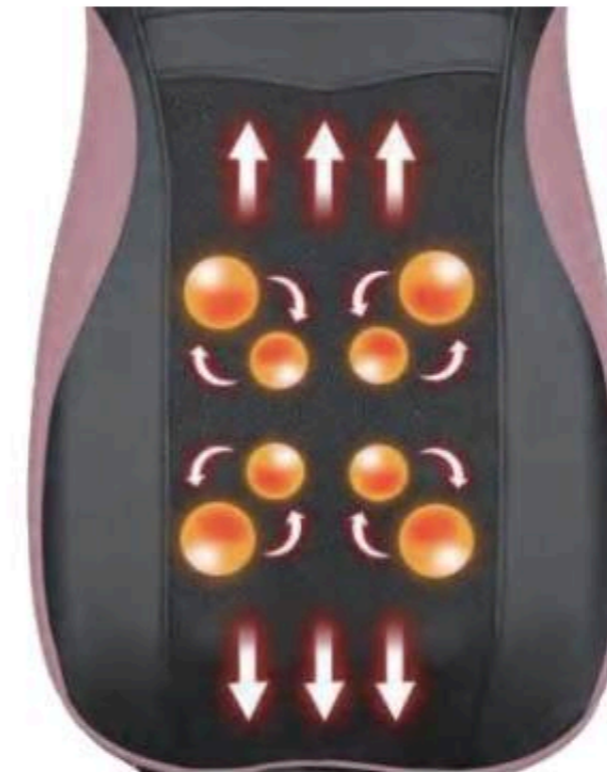

Up and down fixed point massage