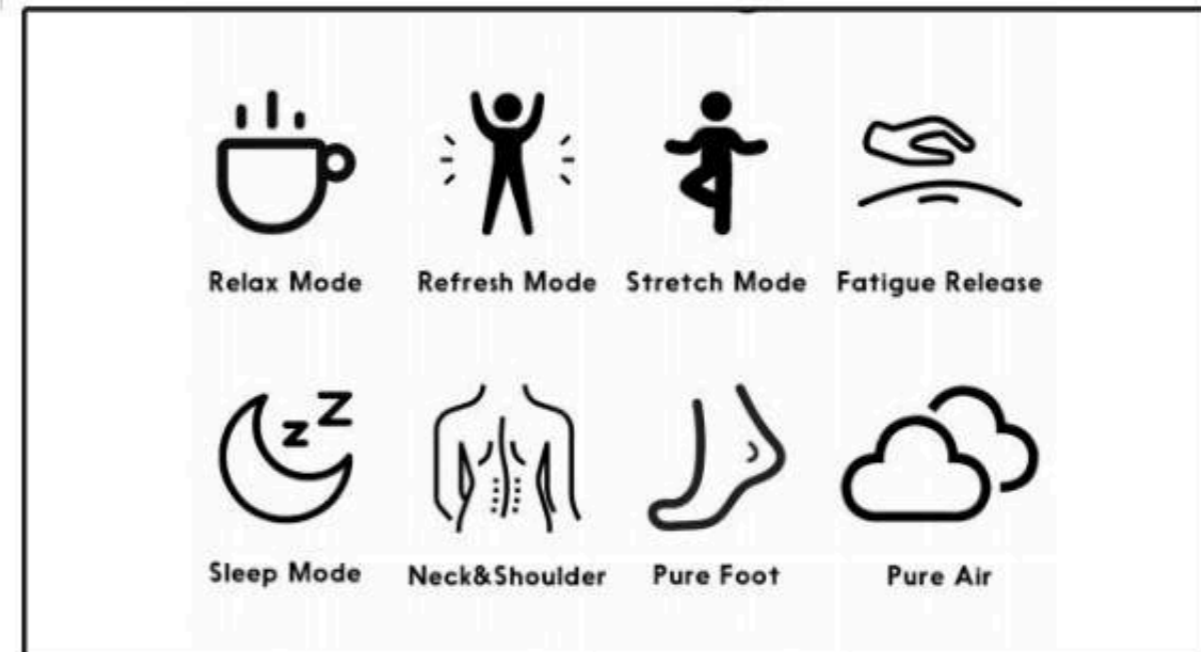

8 Auto Programs