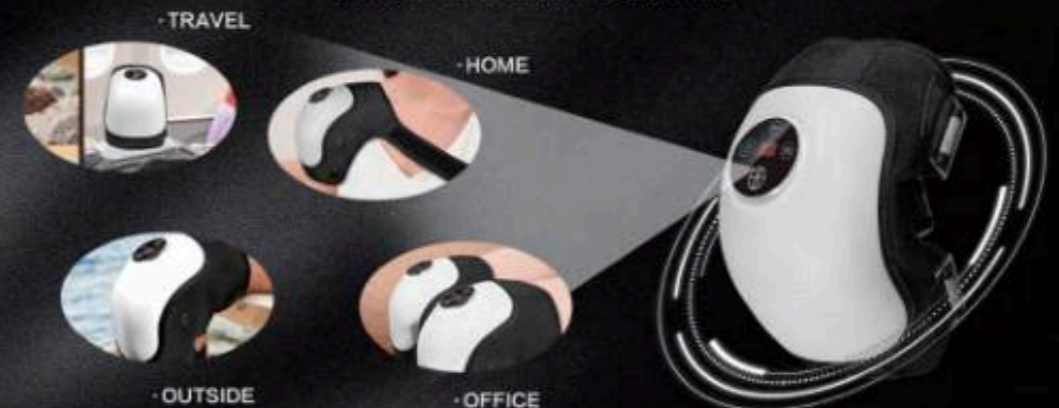

EASY & CONVENIENT TO USE

Lightweight, cordless and rechargeable so you can take it with you and use it anytime, anywhere